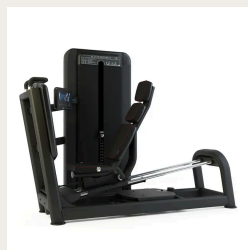

PLATE-LOADED & LOWER-BODY

LEG PRESS

SEATED LEG PRESS

ABDUCTOR

ABDOMINAL

CRUNCH

FRAME · PLATE · BENCH · SPECIFIED TO ROOM

Engineered for the floor it lives on.
Finished for the space it serves.