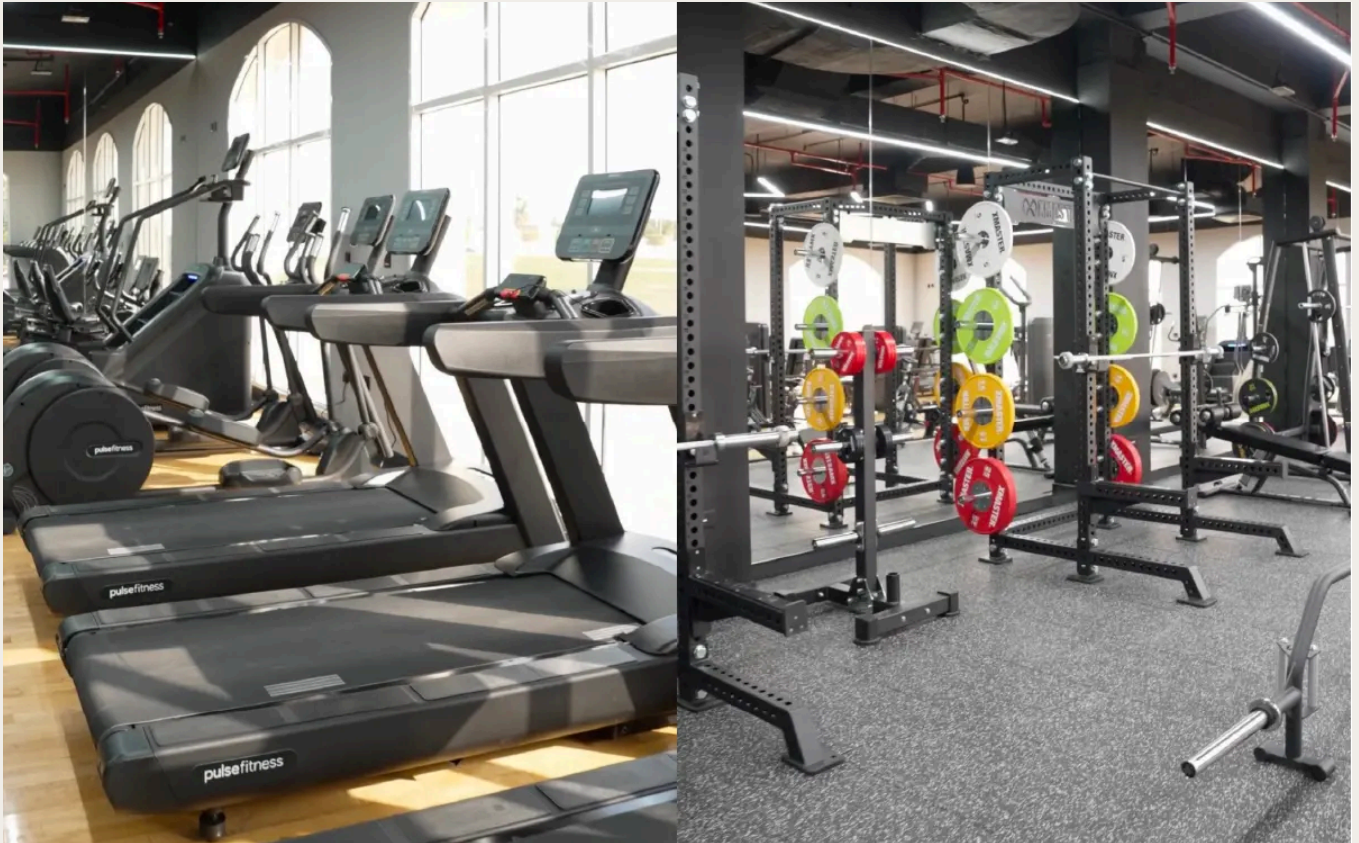

PROJECT 09

QAFCO

LOCATION

Mesaieed, Qatar

SECTOR

Industrial

SQM

250+

EQUIPMENT

Pulse · Xmaster ·
Topflor

CLIENT TYPE

Corporate HQ