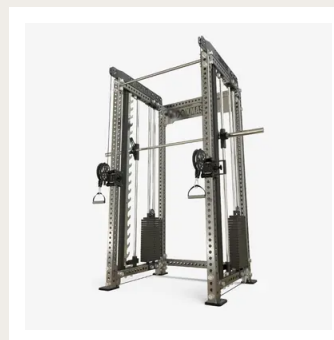

Plates · Racks · Benches · Dumbbells

RAL

CUSTOM FINISHING

Frame, plate, and bench colorways to brief.

100%

EQUIPT-INSTALLED

Welded, calibrated, and signed off in-house.

RANGE PREVIEW

PLATES

DUMBBELLS

RACKS

BENCHES

PLATES & DUMBBELLS

Bumper, urethane, change, calibrated. Steel chrome, urethane, fixed. Load-rated for daily commercial use. Calibrated to IPF tolerances on the competition range.