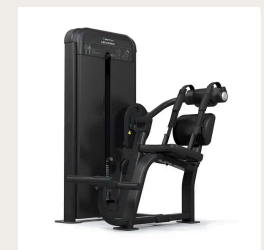

PLATE-LOADED & LOWER-BODY

LEG PRESS

SEATED LEG PRESS

ABDUCTOR

ABDOMINAL

CRUNCH

FRAME · PLATE · BENCH · SPECIFIED TO ROOM

Engineered for the floor it lives on.
Finished for the space it serves.