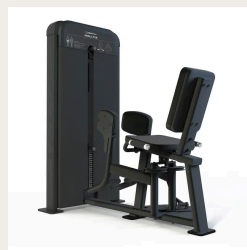

PLATE-LOADED & LOWER-BODY

LEG PRESS

SEATED LEG PRESS

ABDUCTOR

ABDOMINAL

CRUNCH

FRAME · PLATE · BENCH · SPECIFIED TO ROOM

Engineered for the floor it lives on.
Finished for the space it serves.