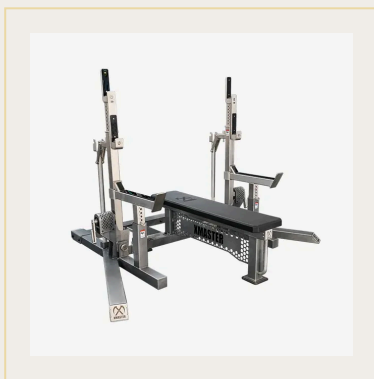

GOLD-CHROME & RACK

UP TO 160 KG · HNW SIGNATURE

PLATE LOADS · CALIBRATED · RACKED

RACKS & BENCHES

Modular rigs, half-racks, full power racks, GHD, and adjustable benches. Configured to floor and ceiling height. Welded, not bolted.

RACKS · HALF · FULL · MODULAR

HALF RACK

STAINLESS · WALL OR FREESTANDING

POWER RACK

FULL CAGE · PULL-UP · SPOTTER ARMS

SQUAT COMBO

SQUAT · BENCH · RACK-IN-ONE

PLATE TREE

VERTICAL STORAGE · WALL-MOUNT OPTION

BENCHES · FIXED · ADJUSTABLE · SPECIALTY

FIXED BENCH 2.0

FLAT · COMMERCIAL-GRADE WELDED

ADJUSTABLE

MULTI-ANGLE · OLYMPIA-GRADE

STAINLESS FID

FLAT · INCLINE · DECLINE ARTICULATION