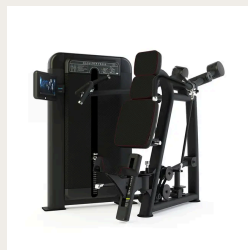

SHOULDER PRESS