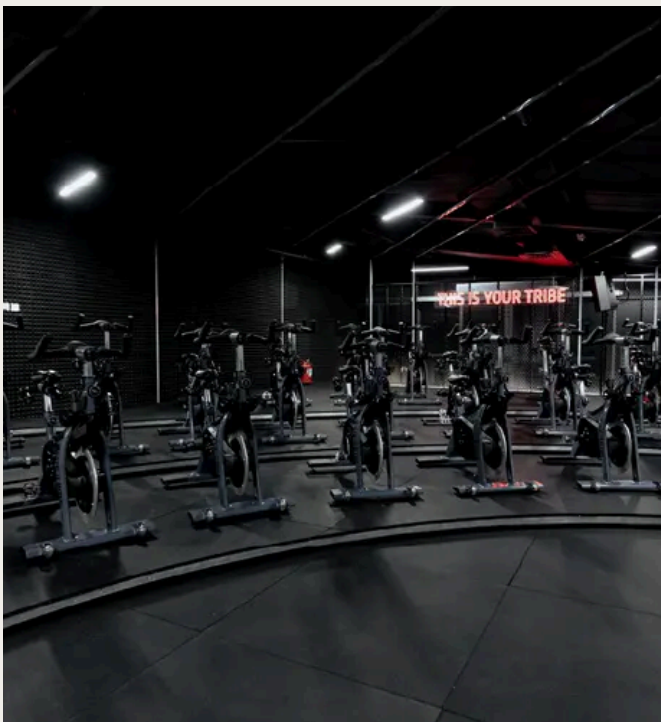

PROJECT 05

RIDE TRIBE

LOCATION

Doha, Qatar

SQM

150+

EQUIPMENT

Schwinn SC5