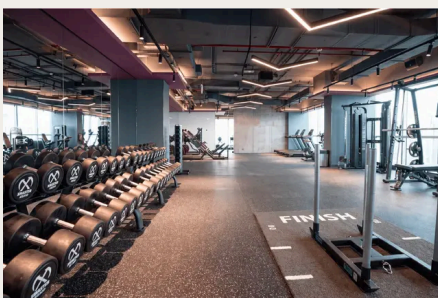

PROJECT 01

ODOO

LOCATION

Dubai, UAE

SECTOR

Corporate

SQM

250+

EQUIPMENT

Pulse · Xmaster ·
Shua

CLIENT TYPE

Corporate HQ