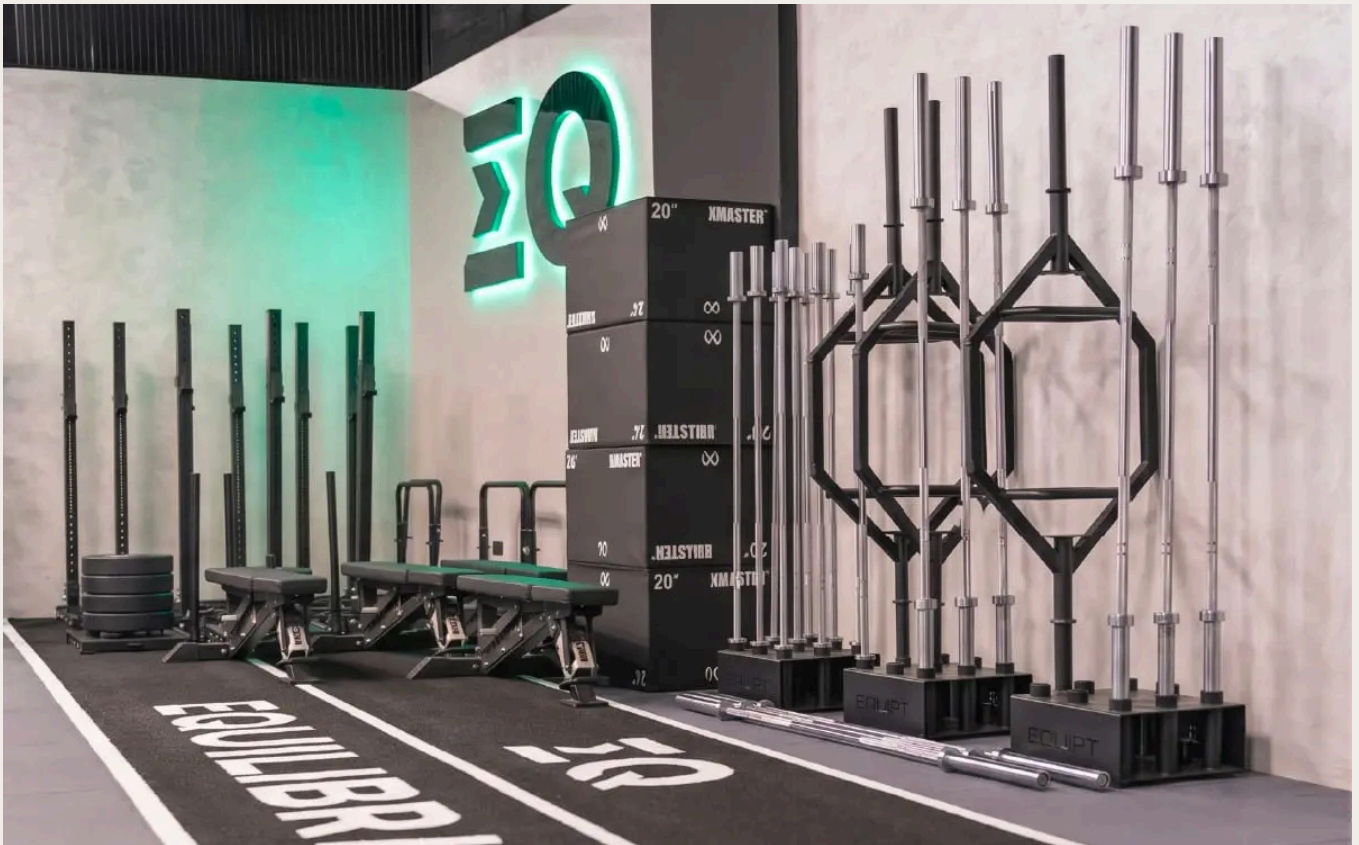

PROJECT 08

EQ

ΣQ

LOCATION

Doha, Qatar

SECTOR

Members

SQM

200+

EQUIPMENT

Concept2 ·
Custom Steel

CLIENT TYPE

Members-only