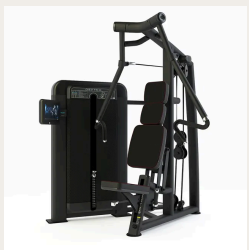

STRENGTH & FINISH

Selectorised, plate-loaded, and free-weight. Every frame backed by a 5-year guarantee.

SELECTORISED PREMIUM

CHEST PRESS

SHOULDER PRESS

LAT PULLDOWN

PEC FLY

LONG PULL