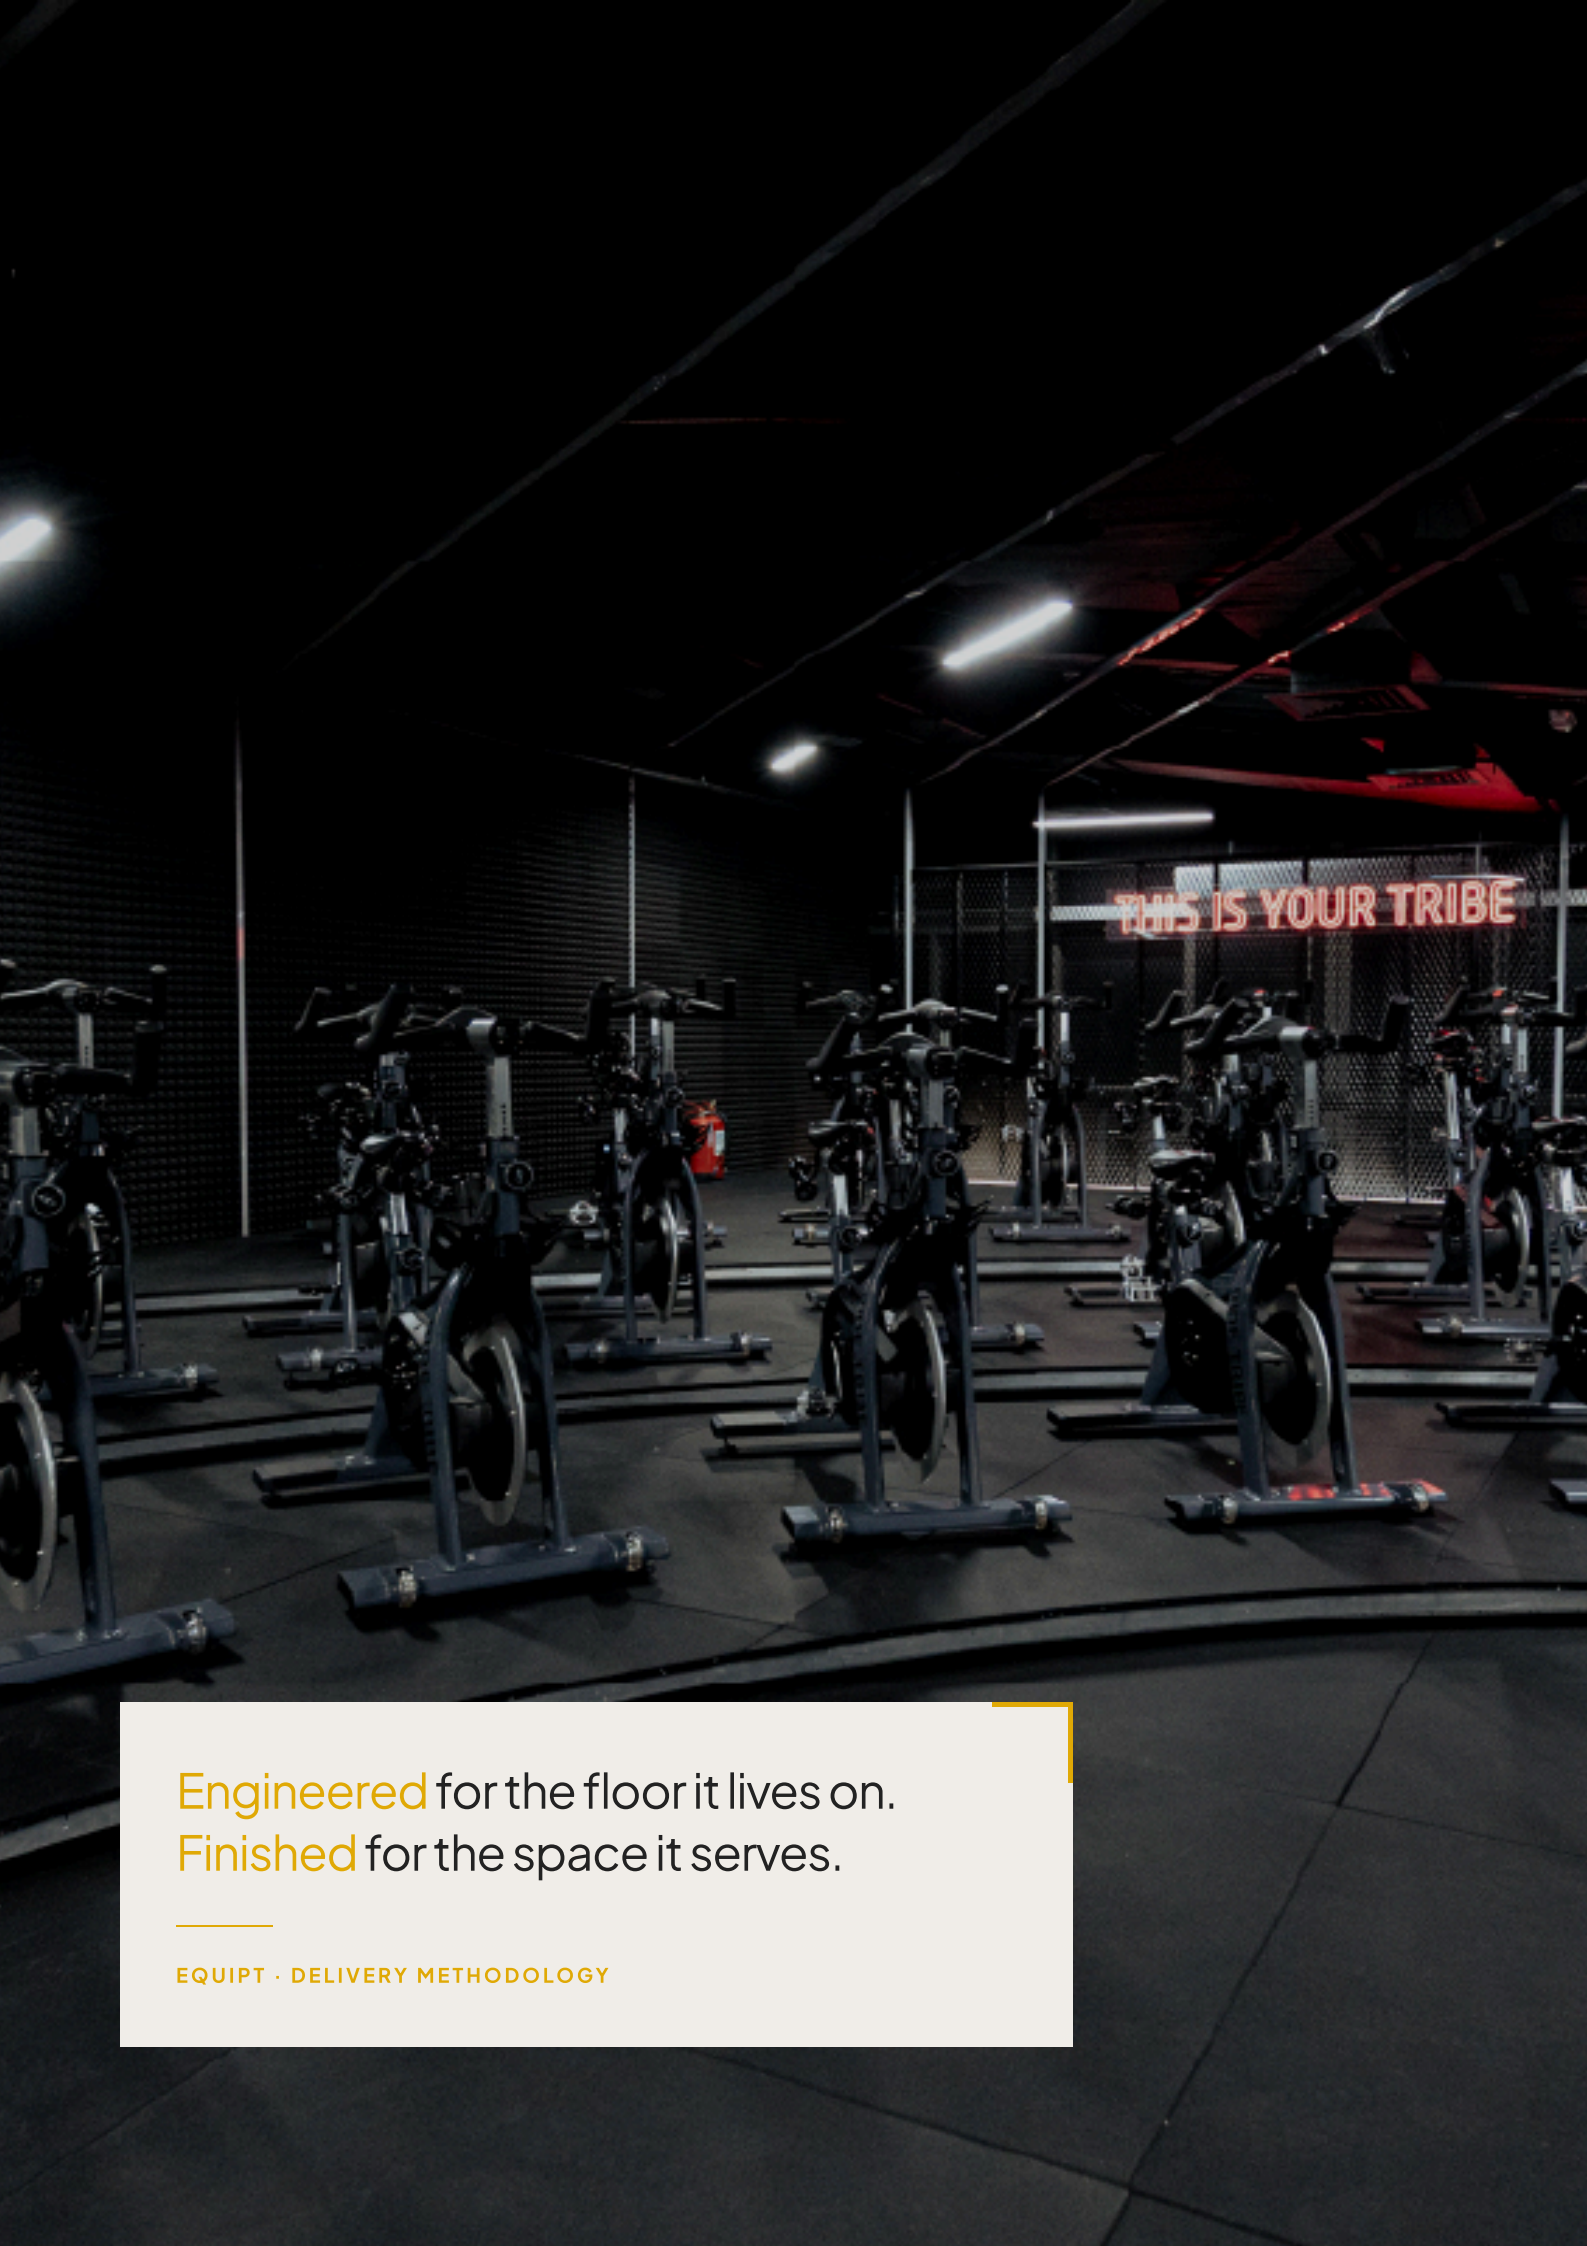

PLATE-LOADED & LOWER-BODY

LEG PRESS

SEATED LEG PRESS

ABDUCTOR

ABDOMINAL

CRUNCH

FRAME · PLATE · BENCH · SPECIFIED TO ROOM

Engineered for the floor it lives on.
Finished for the space it serves.