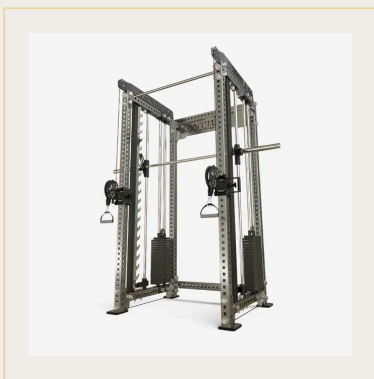

GOLD-CHROME & RACK

UP TO 160 KG · HNW SIGNATURE

PLATE LOADS · CALIBRATED · RACKED

RACKS & BENCHES

Modular rigs, half-racks, full power racks, GHD, and adjustable benches. Configured to floor and ceiling height. Welded, not bolted.

RACKS · HALF · FULL · MODULAR

HALF RACK

STAINLESS · WALL OR FREESTANDING

POWER RACK

FULL CAGE · PULL-UP · SPOTTER ARMS

SQUAT COMBO

SQUAT · BENCH · RACK-IN-ONE

PLATE TREE