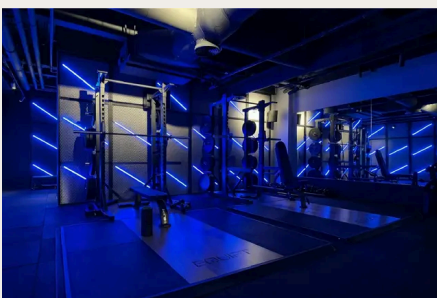

PROJECT 06

SOUL HIIT

LOCATION
Doha, Qatar

SECTOR
Boutique HIIT

SQM
300

EQUIPMENT
Shua · Custom

CLIENT TYPE
Boutique